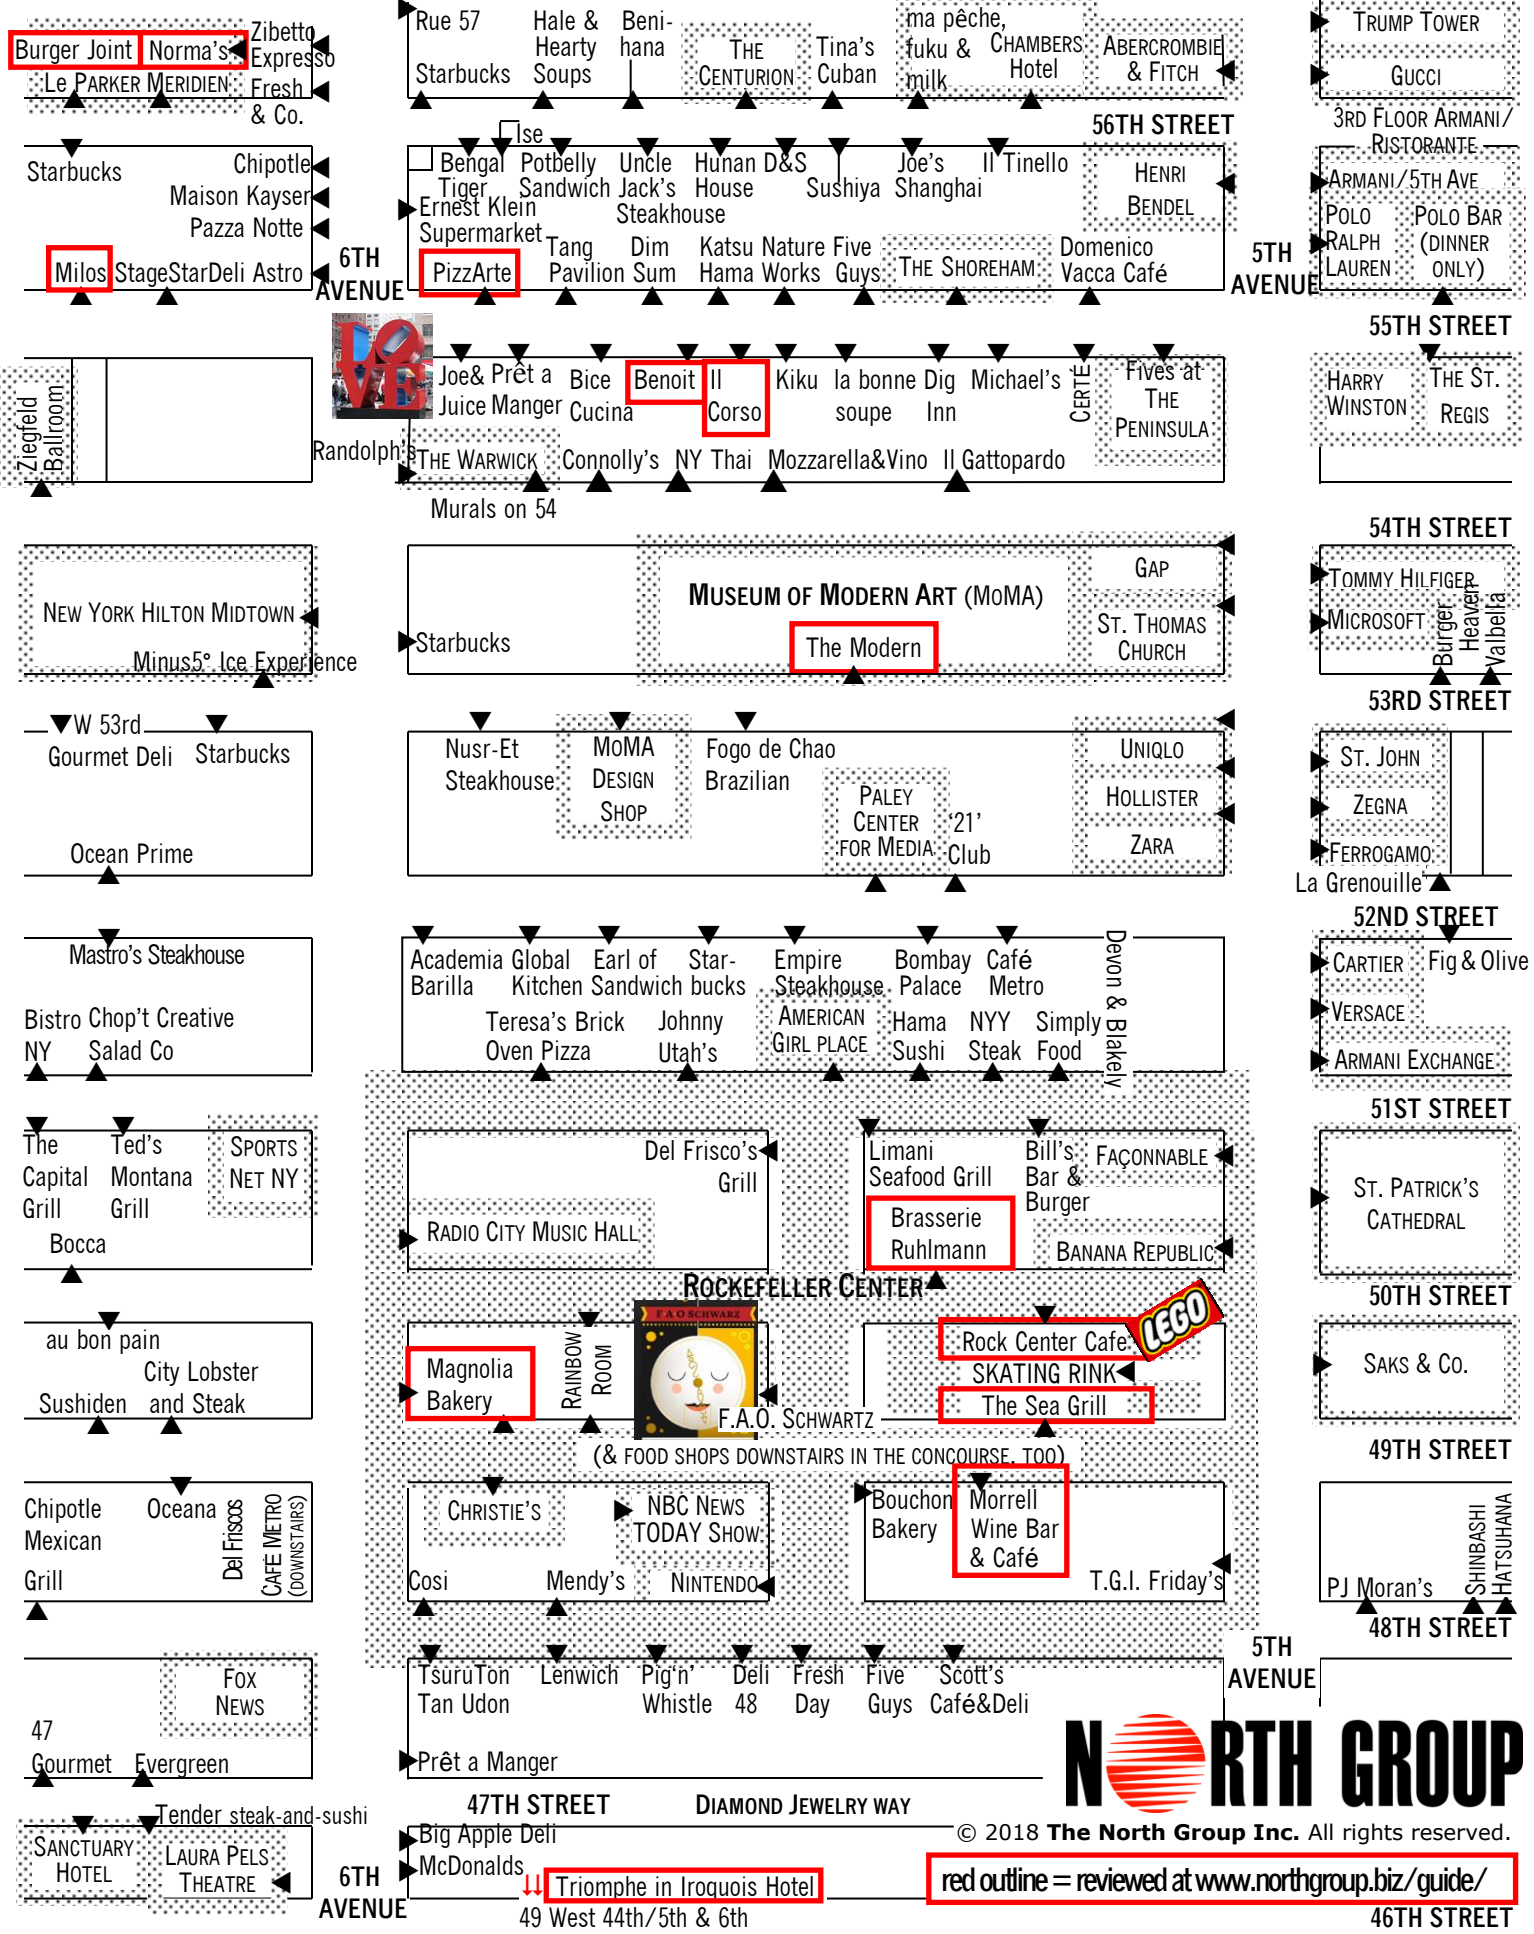

↑↑ American Table at 65 cafe, 70 Lincoln Center Plaza 65th/66th at Alice Tully Hall

HALSEY AND ALICE NORTH'S 2018

↑↑ Asiate, 10 East 60/Mandarin Oriental Hotel/80 Columbus Circle

↑↑ Jazz at Lincoln Center at 60th Street/Broadway/Columbus Circle

BROADWAY

Cosmic Diner
AUGUST WILSON THEATRE
810 Deli & Café
Rosie O'Grady's
Crown Deli

Gallagher's I
Café Nicole

Russian Samovar
NEIL SIMON THEATRE
NOVOTEL
Broadway Thai
McDonald's
THE MANHATTAN AT TIMES
Starbucks SQUARE

Sapporo Iroha
Bombay Masala
Pasta Lovers
TSQ Brasserie

MUSIC STREET

Smiler's
Aspen Social Club
CORT THEATRE

BROADWAY

PALACE THEATRE
McDonalds
Broadway Langan's
Aureole New York
135 West 42nd/Broadway & 6th

THEATRE DISTRICT (56-47 STREETS) RESTAURANT MAP

© 2018 The North Group Inc. All rights reserved.

red outline = reviewed at www.northgroup.biz/guide/

49 West 44th/5th & 6th 46TH STREET