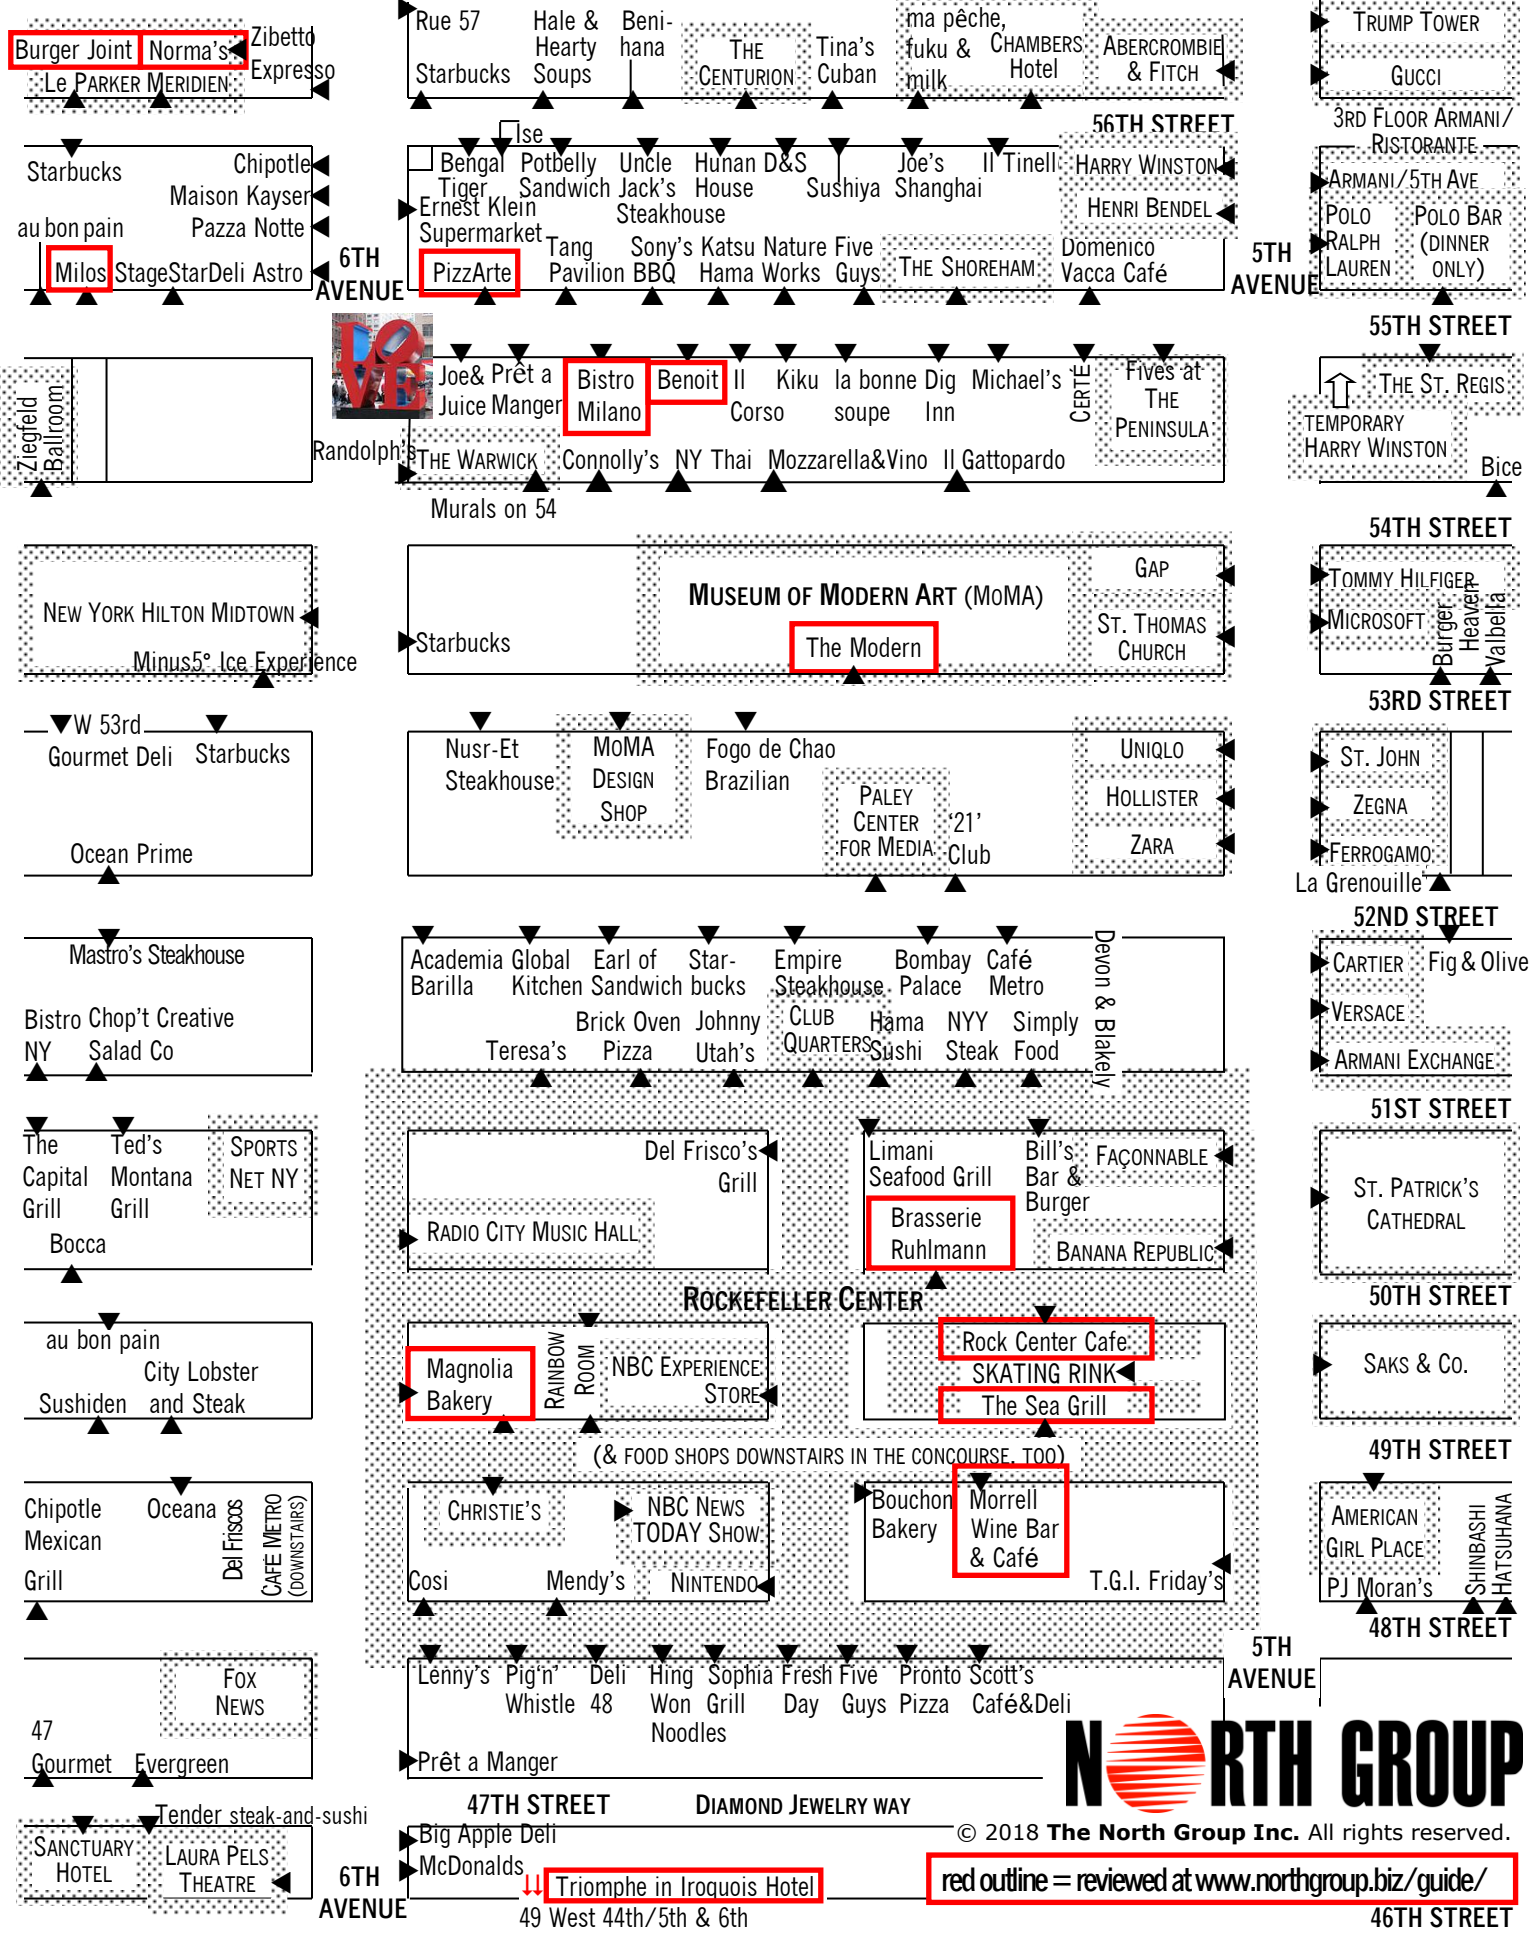

# HALSEY AND ALICE NORTH'S 2018

↑↑ at65 cafe, 70 Lincoln Center Plaza between 65th/66th at Alice Tully Hall

↑↑ Asiate, 10 East 60/Mandarin Oriental Hotel/80 Columbus Circle

↑↑ Jazz at Lincoln Center at 60th Street/Broadway/Columbus Circle

Russian Samovar  
NEIL SIMON THEATRE  
NOVOTEL  
Broadway Thai  
McDonald's  
THE MANHATTAN AT TIMES  
Starbucks SQUARE

Midtown Deli  
Amadeus Pizza  
Sosa Borella  
Toloache Mexican  
GERSHWIN THEATRE & CIRCLE IN THE SQUARE  
Ellen's Stardust Diner  
Iridium jazz club  
WINTER GARDEN THEATRE  
Applebee's

47TH STREET

Starbucks  
Long Acre Theatre  
BARRY-MORE THEATRE  
La Boulange  
Blue Fin

BROADWAY

BROOKS ATKINSON THEATRE  
LUNT-FONTANNE THEATRE  
W HOTEL

56TH STREET

Trattoria Dell'Arte  
Redeye Grill  
Cognac Brasserie  
THE PARK CENTRAL HOTEL  
TISSIERE  
STARBUCKS

# THEATRE DISTRICT (56-47 STREETS) RESTAURANT MAP

© 2018 The North Group Inc. All rights reserved.

red outline = reviewed at [www.northgroup.biz/guide/](http://www.northgroup.biz/guide/)

46TH STREET