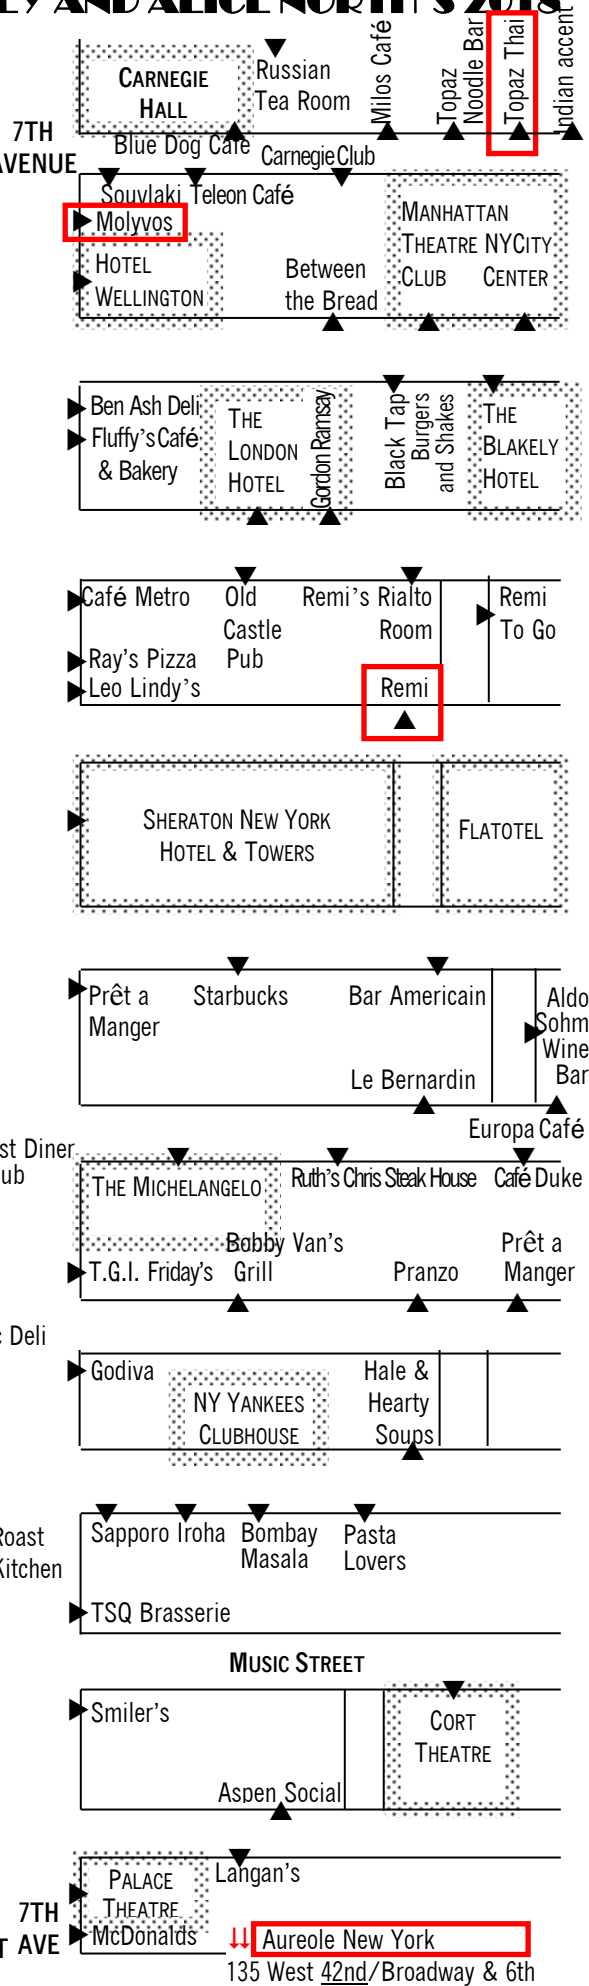

# HALSEY AND ALICE NORTH'S 2018

↑↑ at65 cafe, 70 Lincoln Center Plaza between 65th/66th at Alice Tully Hall

↑↑ Asiate, 10 East 60/Mandarin Oriental Hotel/80 Columbus Circle

↑↑ Jazz at Lincoln Center at 60th Street/Broadway/Columbus Circle

52ND STREET

HAMPTON INN  
Vice Versa  
Maria Pia

51ST STREET

Shimizu

50TH STREET

Starbucks

49TH STREET

Churrascaria Plataforma  
Ramen Social  
Sombbrero

48TH STREET

Amarone  
686 9th (47-48)  
Orso  
322 West 46th

Shake Shack  
8th & 44th

etc etc  
352 West 44th/9th

red outline = reviewed at [www.northgroup.biz/guide/](http://www.northgroup.biz/guide/)

# THEATRE DISTRICT (56-47 STREETS) RESTAURANT MAP

© 2018 The North Group Inc. All rights reserved.

red outline = reviewed at [www.northgroup.biz/guide/](http://www.northgroup.biz/guide/)

49 West 44th/5th & 6th