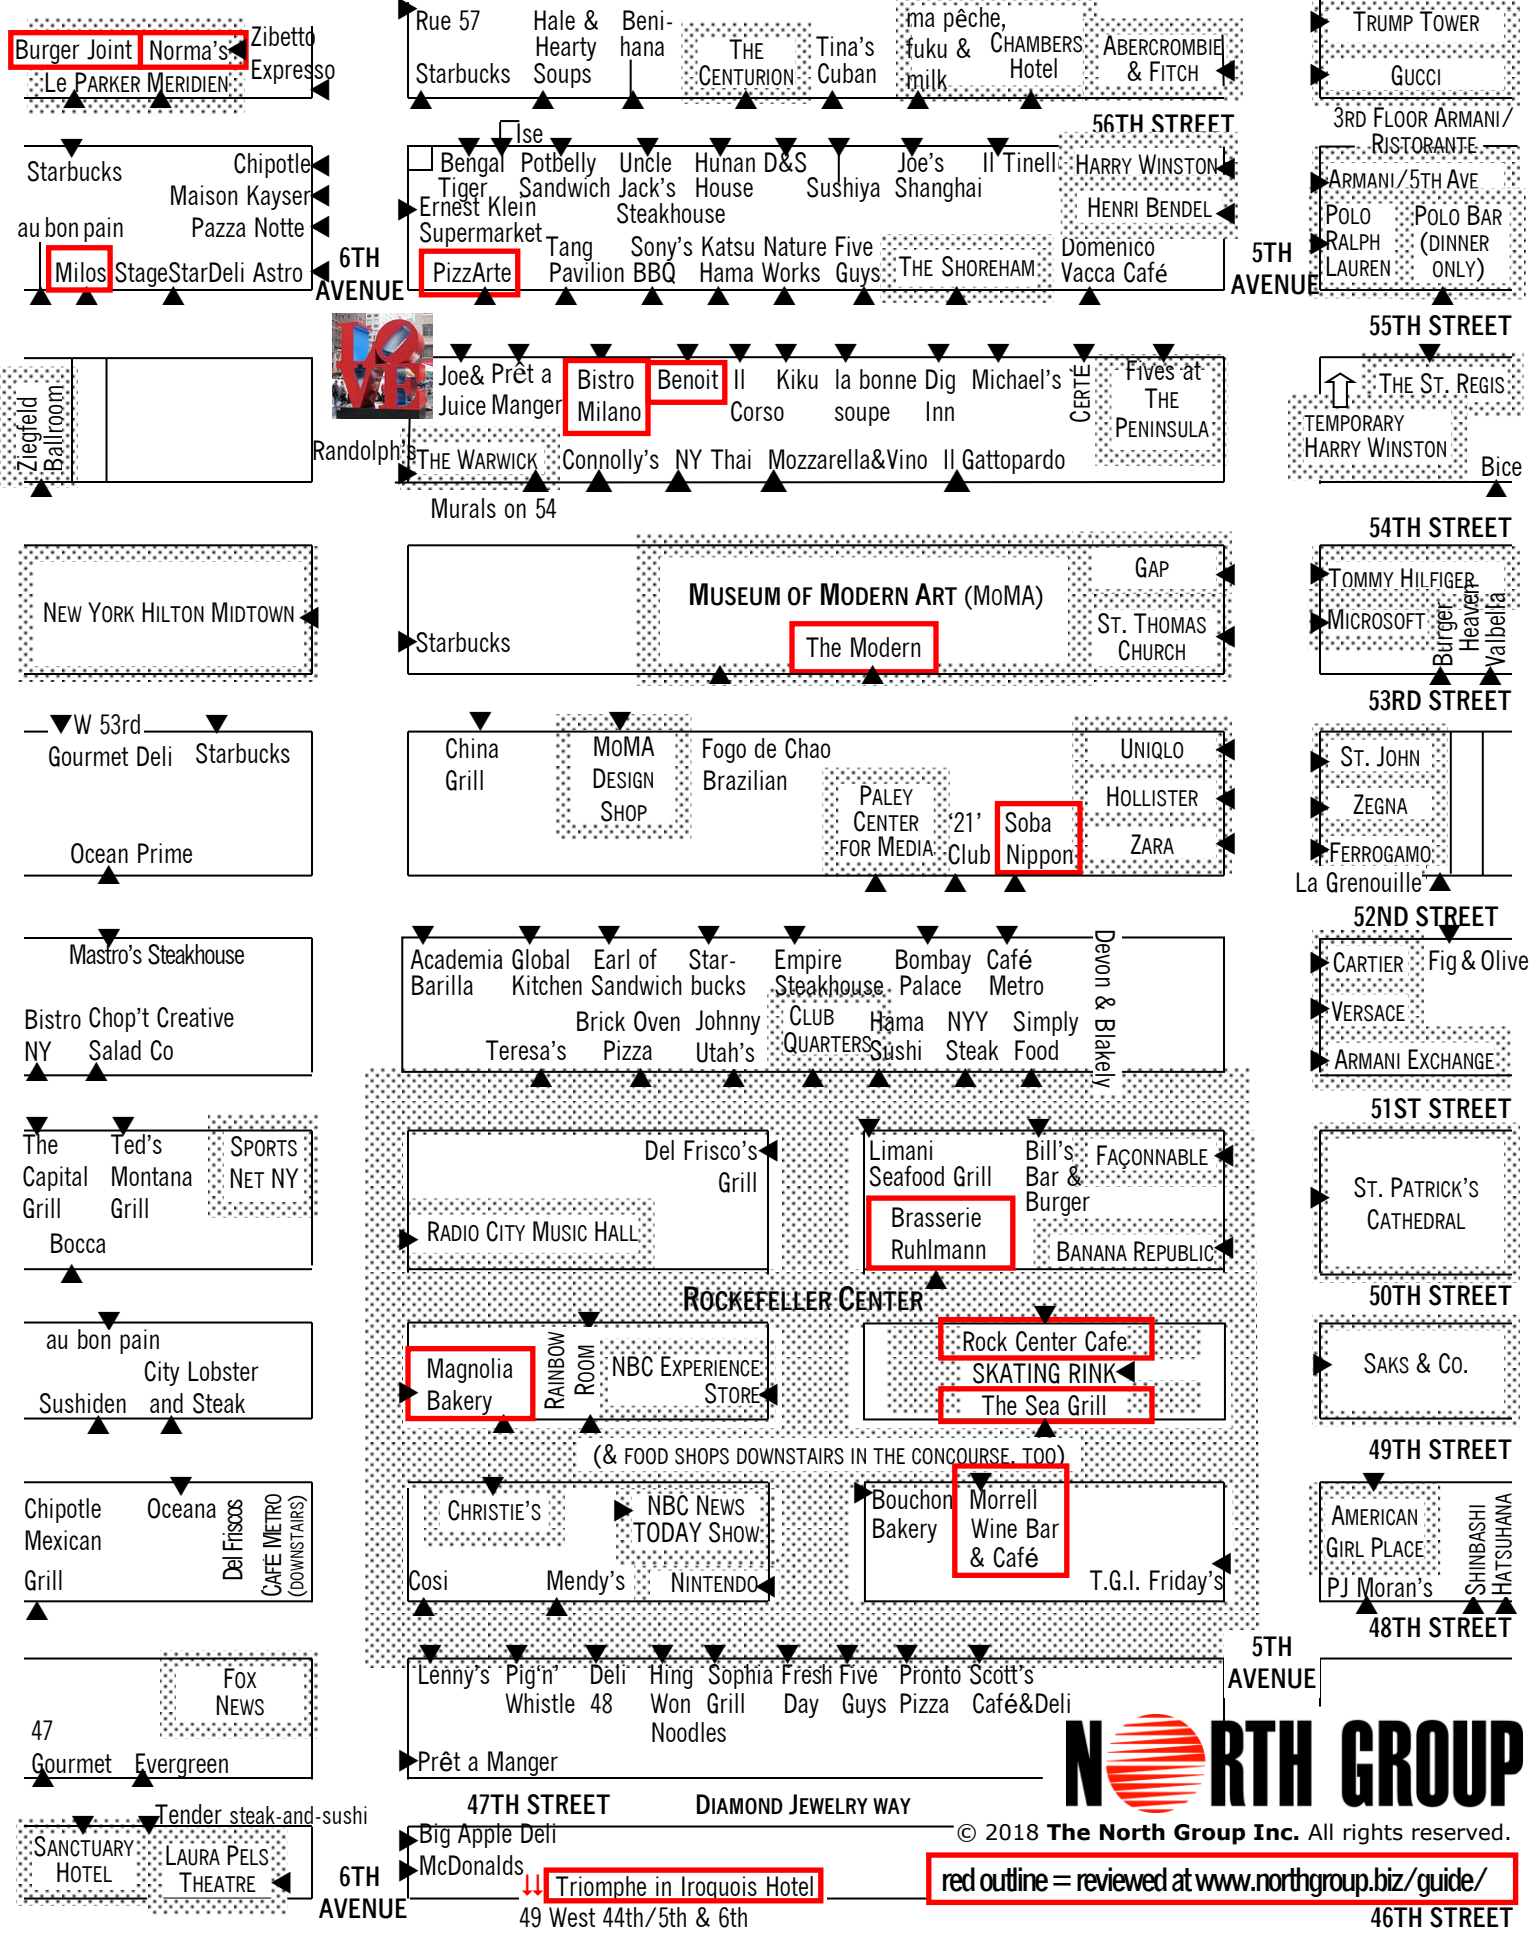

# HALSEY AND ALICE NORTH'S 2018

↑↑ at65 cafe, 70 Lincoln Center Plaza between 65th/66th at Alice Tully Hall

↑↑ Asiate, 10 East 60/Mandarin Oriental Hotel/80 Columbus Circle

↑↑ Jazz at Lincoln Center at 60th Street/Broadway/Columbus Circle

52ND STREET

HAMPTON INN  
Vice Versa  
Maria Pia

51ST STREET

Shimizu

50TH STREET

Starbucks

49TH STREET

Churrascaria Plataforma  
Ramen Social  
Sombbrero

48TH STREET

Amarone  
686 9th (47-48)  
Orso  
322 West 46th

Shake Shack  
8th & 44th

etc etc  
352 West 44th/9th

red outline = reviewed at [www.northgroup.biz/guide/](http://www.northgroup.biz/guide/)

# THEATRE DISTRICT (56-47 STREETS) RESTAURANT MAP

© 2018 The North Group Inc. All rights reserved.

red outline = reviewed at [www.northgroup.biz/guide/](http://www.northgroup.biz/guide/)

49 West 44th/5th & 6th