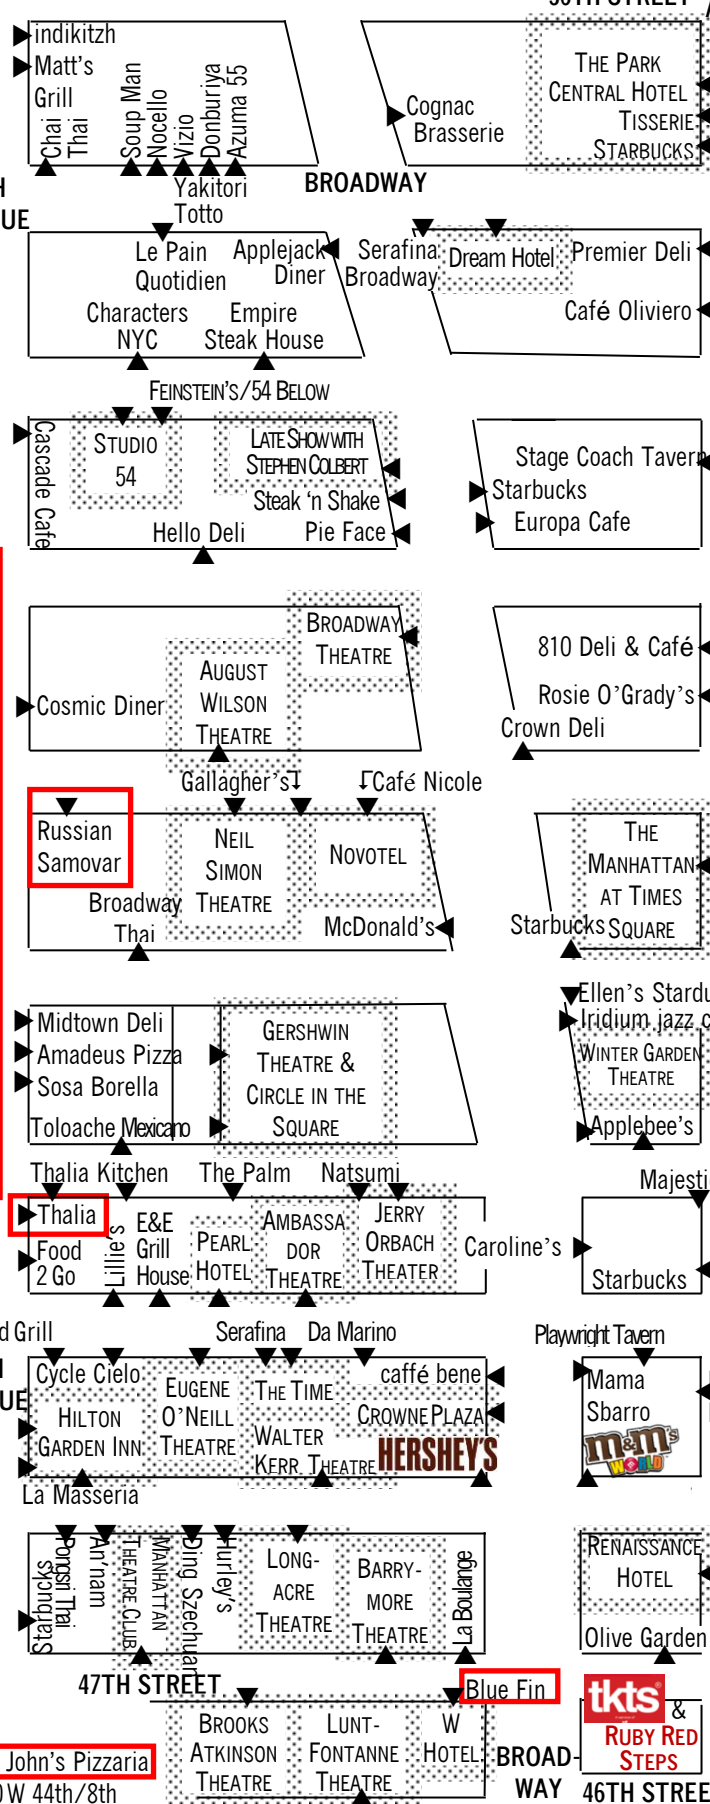

# HALSEY AND ALICE NORTH'S 2018

↑↑ at65 cafe, 70 Lincoln Center Plaza between 65th/66th at Alice Tully Hall

↑↑ Asiate, 10 East 60/Mandarin Oriental Hotel/80 Columbus Circle

↑↑ Jazz at Lincoln Center at 60th Street/Broadway/Columbus Circle

bricco ▼ italian

Bread & Honey  
Guantanamo  
Cancun  
Bread Factory Cafe

55TH STREET

Hale & Hearty Soups  
Westerly Natural Market

54TH STREET

Gristedes Market  
Da Tommaso  
Pick-A-Bagel

53RD STREET

Rino Trattoria  
Starbucks

52ND STREET

HAMPTON INN  
Vice Versa  
Maria Pia

51ST STREET

Shimizu

50TH STREET

Starbucks

49TH STREET

Churrascaria Plataforma  
Ramen Social  
Sombbrero

48TH STREET

Amarone  
686 9th (47-48)  
Orso  
322 West 46th

Shake Shack  
8th & 44th

etc etc  
352 West 44th/9th

red outline = reviewed at [www.northgroup.biz/guide/](http://www.northgroup.biz/guide/)