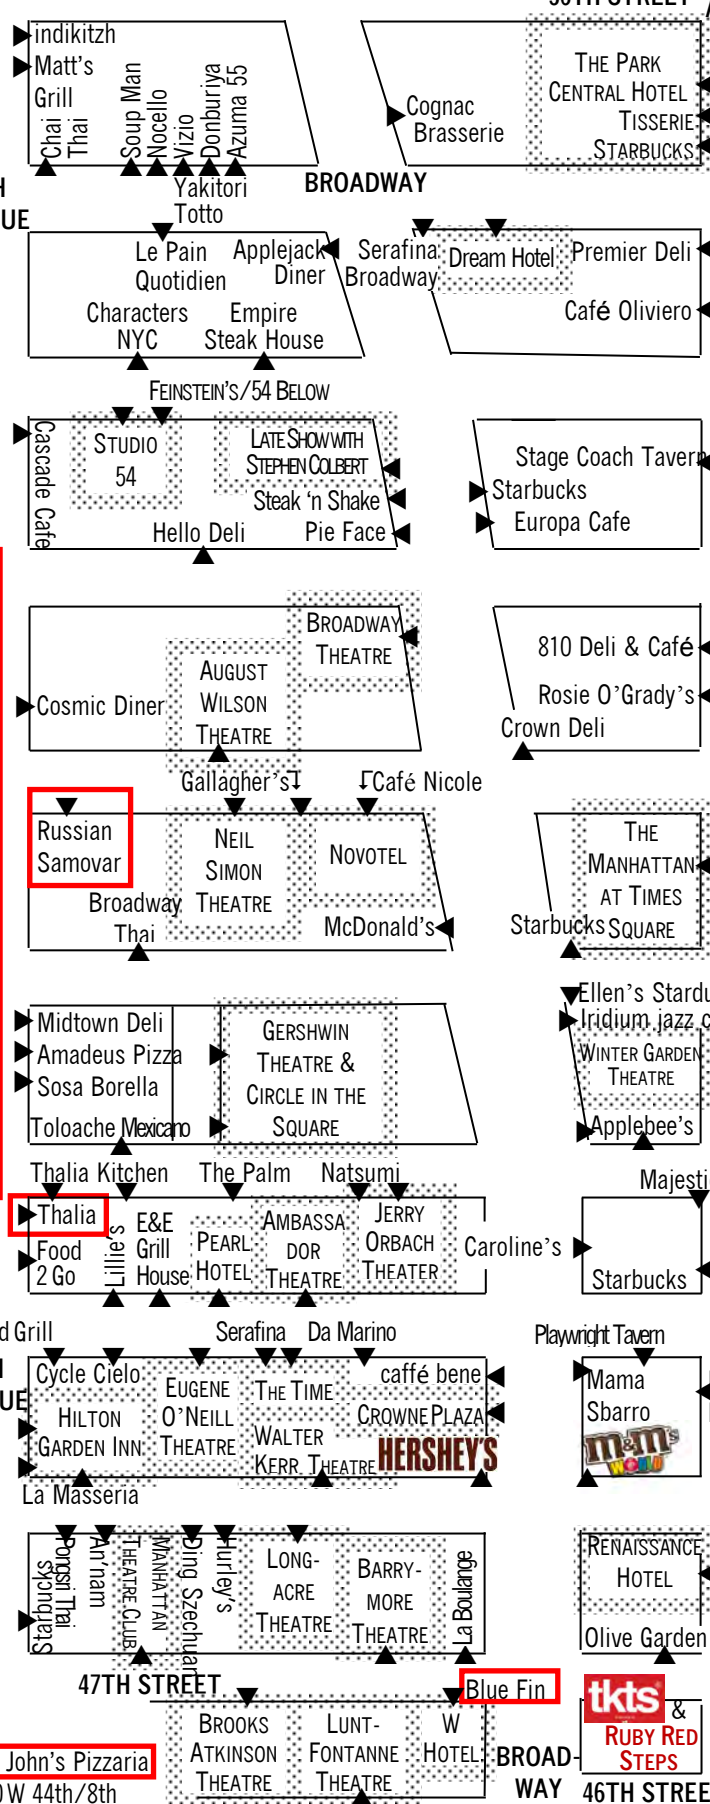

# HALSEY AND ALICE NORTH'S 2017

↑↑ at65 cafe, 70 Lincoln Center Plaza between 65th/66th at Alice Tully Hall

↑↑ Asiate, 10 East 60/Mandarin Oriental Hotel/80 Columbus Circle

↑↑ Jazz at Lincoln Center at 60th Street/Broadway/Columbus Circle

bricco ▼ italian

Bread & Honey  
Guantanamo  
Cancun  
Bread Factory Cafe

55TH STREET

Hale & Hearty Soups  
Westerly Natural Market

54TH STREET

Gristedes Market  
Da Tommaso  
Pick-A-Bagel

53RD STREET

Rino Trattoria  
Starbucks

52ND STREET

HAMPTON INN  
Vice Versa  
Maria Pia

51ST STREET

Shimizu

50TH STREET

Starbucks

49TH STREET

Churrascaria  
Plataforma  
Ramen Social  
Sombbrero

48TH STREET

Amarone  
686 9th (47-48)  
Orso  
322 West 46th

Shake Shack  
8th & 44th

etc etc  
352 West 44th/9th

red outline = reviewed at [www.northgroup.biz/guide/](http://www.northgroup.biz/guide/)

tkts & RUBY RED STEPS