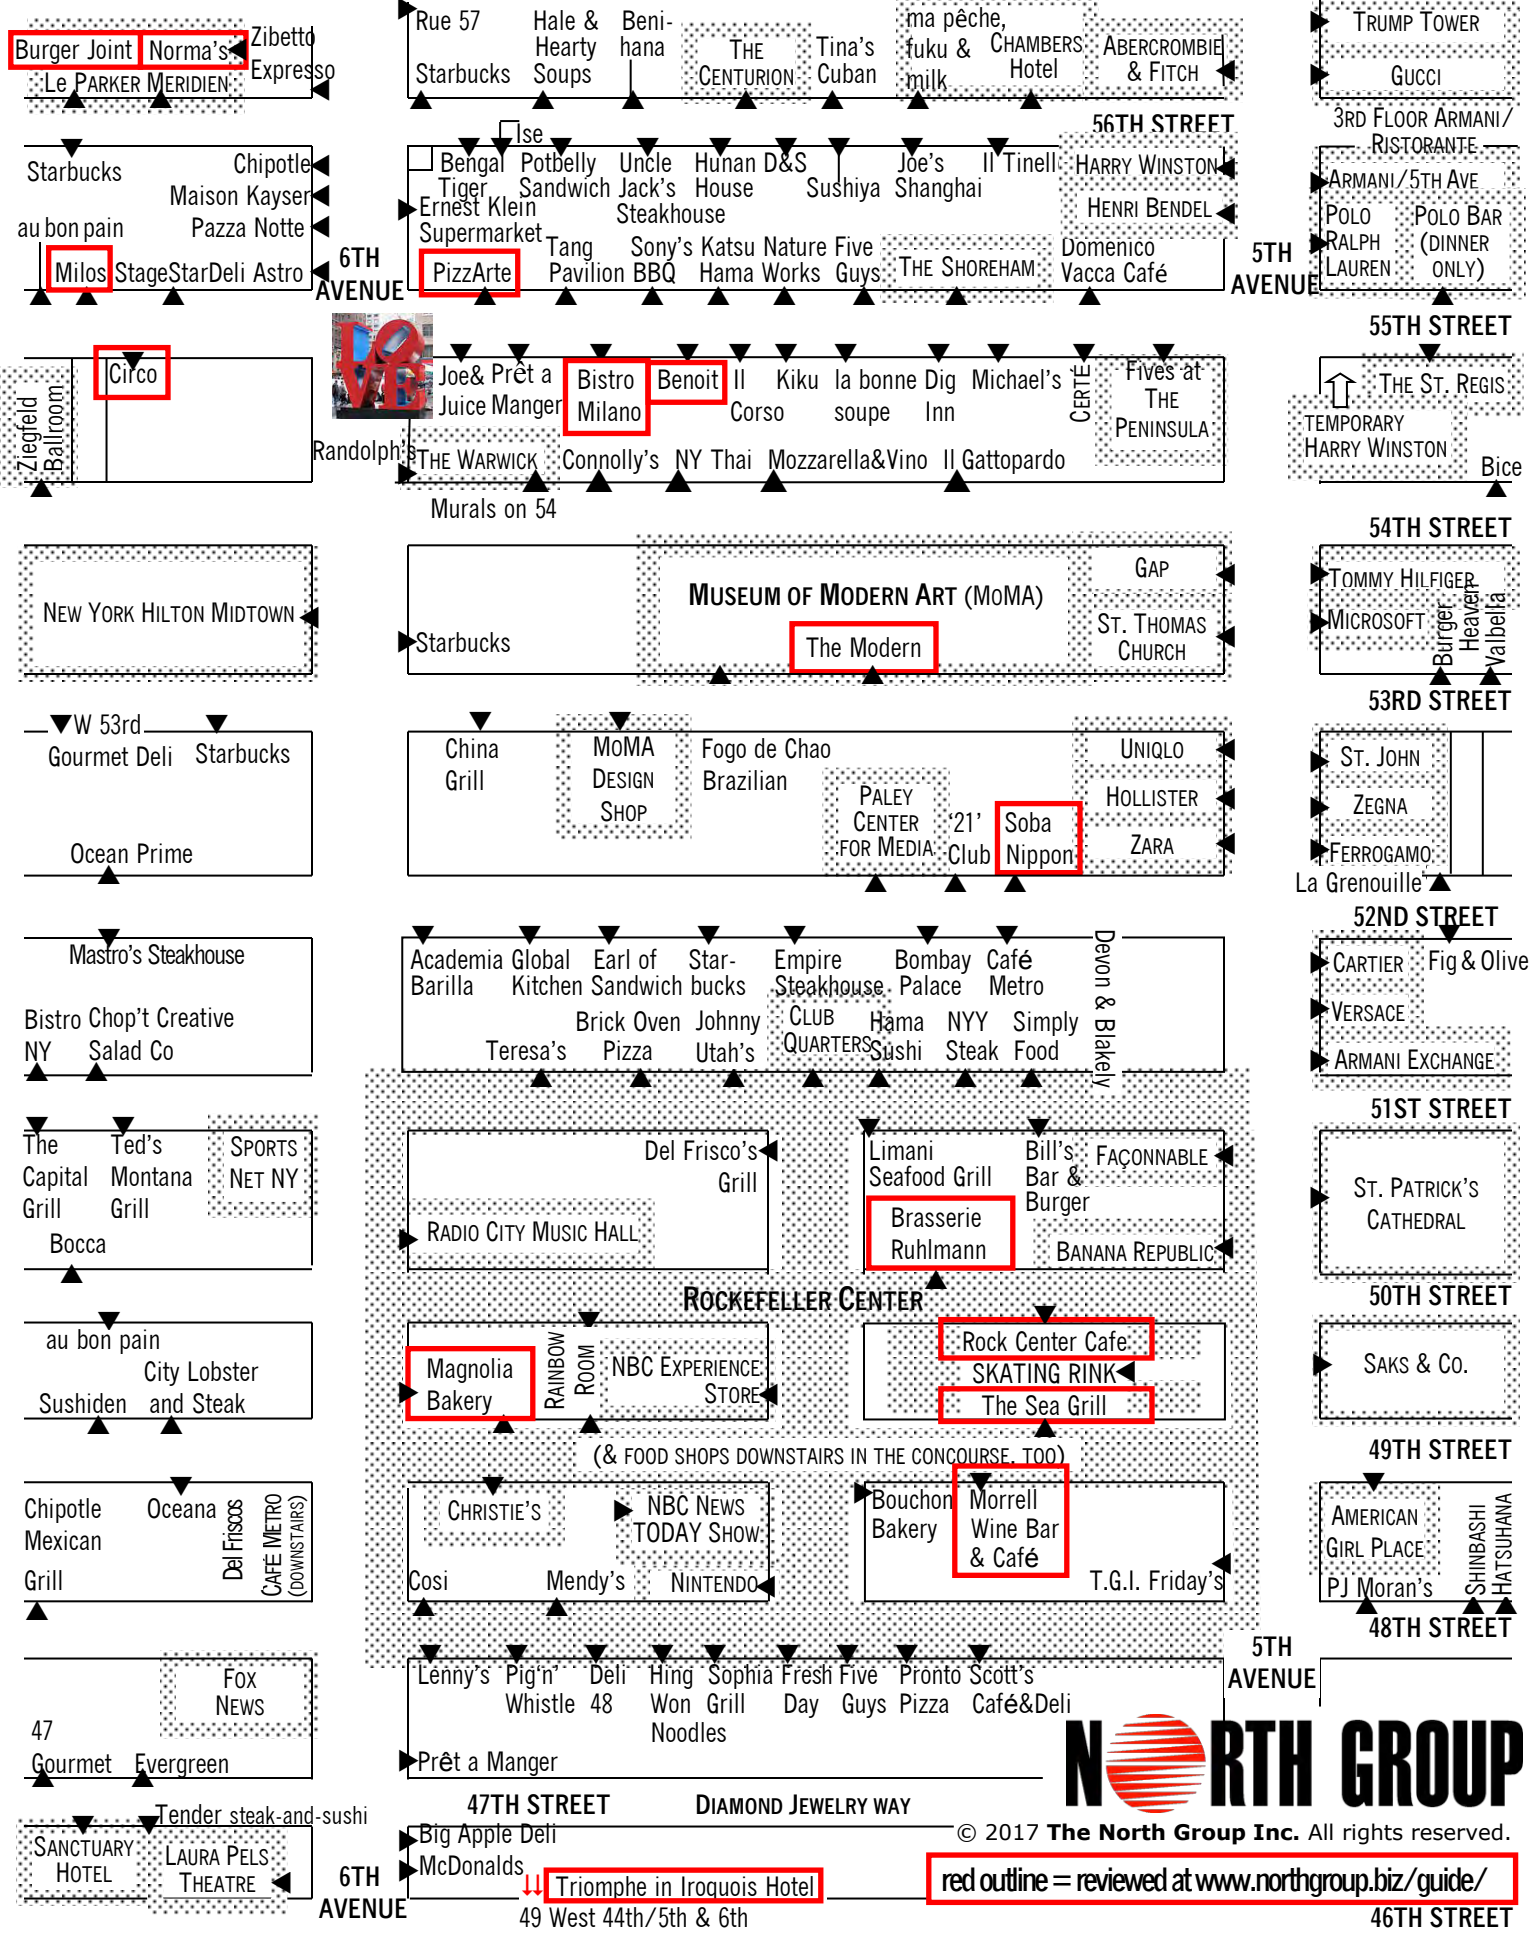

bricco ▼ italian

Bread & Honey  
Guantanamo  
Cancun  
Bread Factory Cafe

55TH STREET

Hale & Hearty Soups  
Westerly Natural Market

54TH STREET

Gristedes Market  
Da Tommaso  
Pick-A-Bagel

53RD STREET

Rino Trattoria  
Starbucks

52ND STREET

HAMPTON INN  
Vice Versa  
Maria Pia

51ST STREET

Shimizu

50TH STREET

Starbucks

49TH STREET

Churrascaria  
Plataforma  
Ramen Social  
Sombbrero

48TH STREET

Amarone  
686 9th (47-48)  
Orso  
322 West 46th

Shake Shack  
8th & 44th

etc etc  
352 West 44th/9th

red outline = reviewed at [www.northgroup.biz/guide/](http://www.northgroup.biz/guide/)

tkts & RUBY RED STEPS

# THEATRE DISTRICT (56-47 STREETS) RESTAURANT MAP

© 2017 The North Group Inc. All rights reserved.

red outline = reviewed at [www.northgroup.biz/guide/](http://www.northgroup.biz/guide/)

49 West 44th/5th & 6th