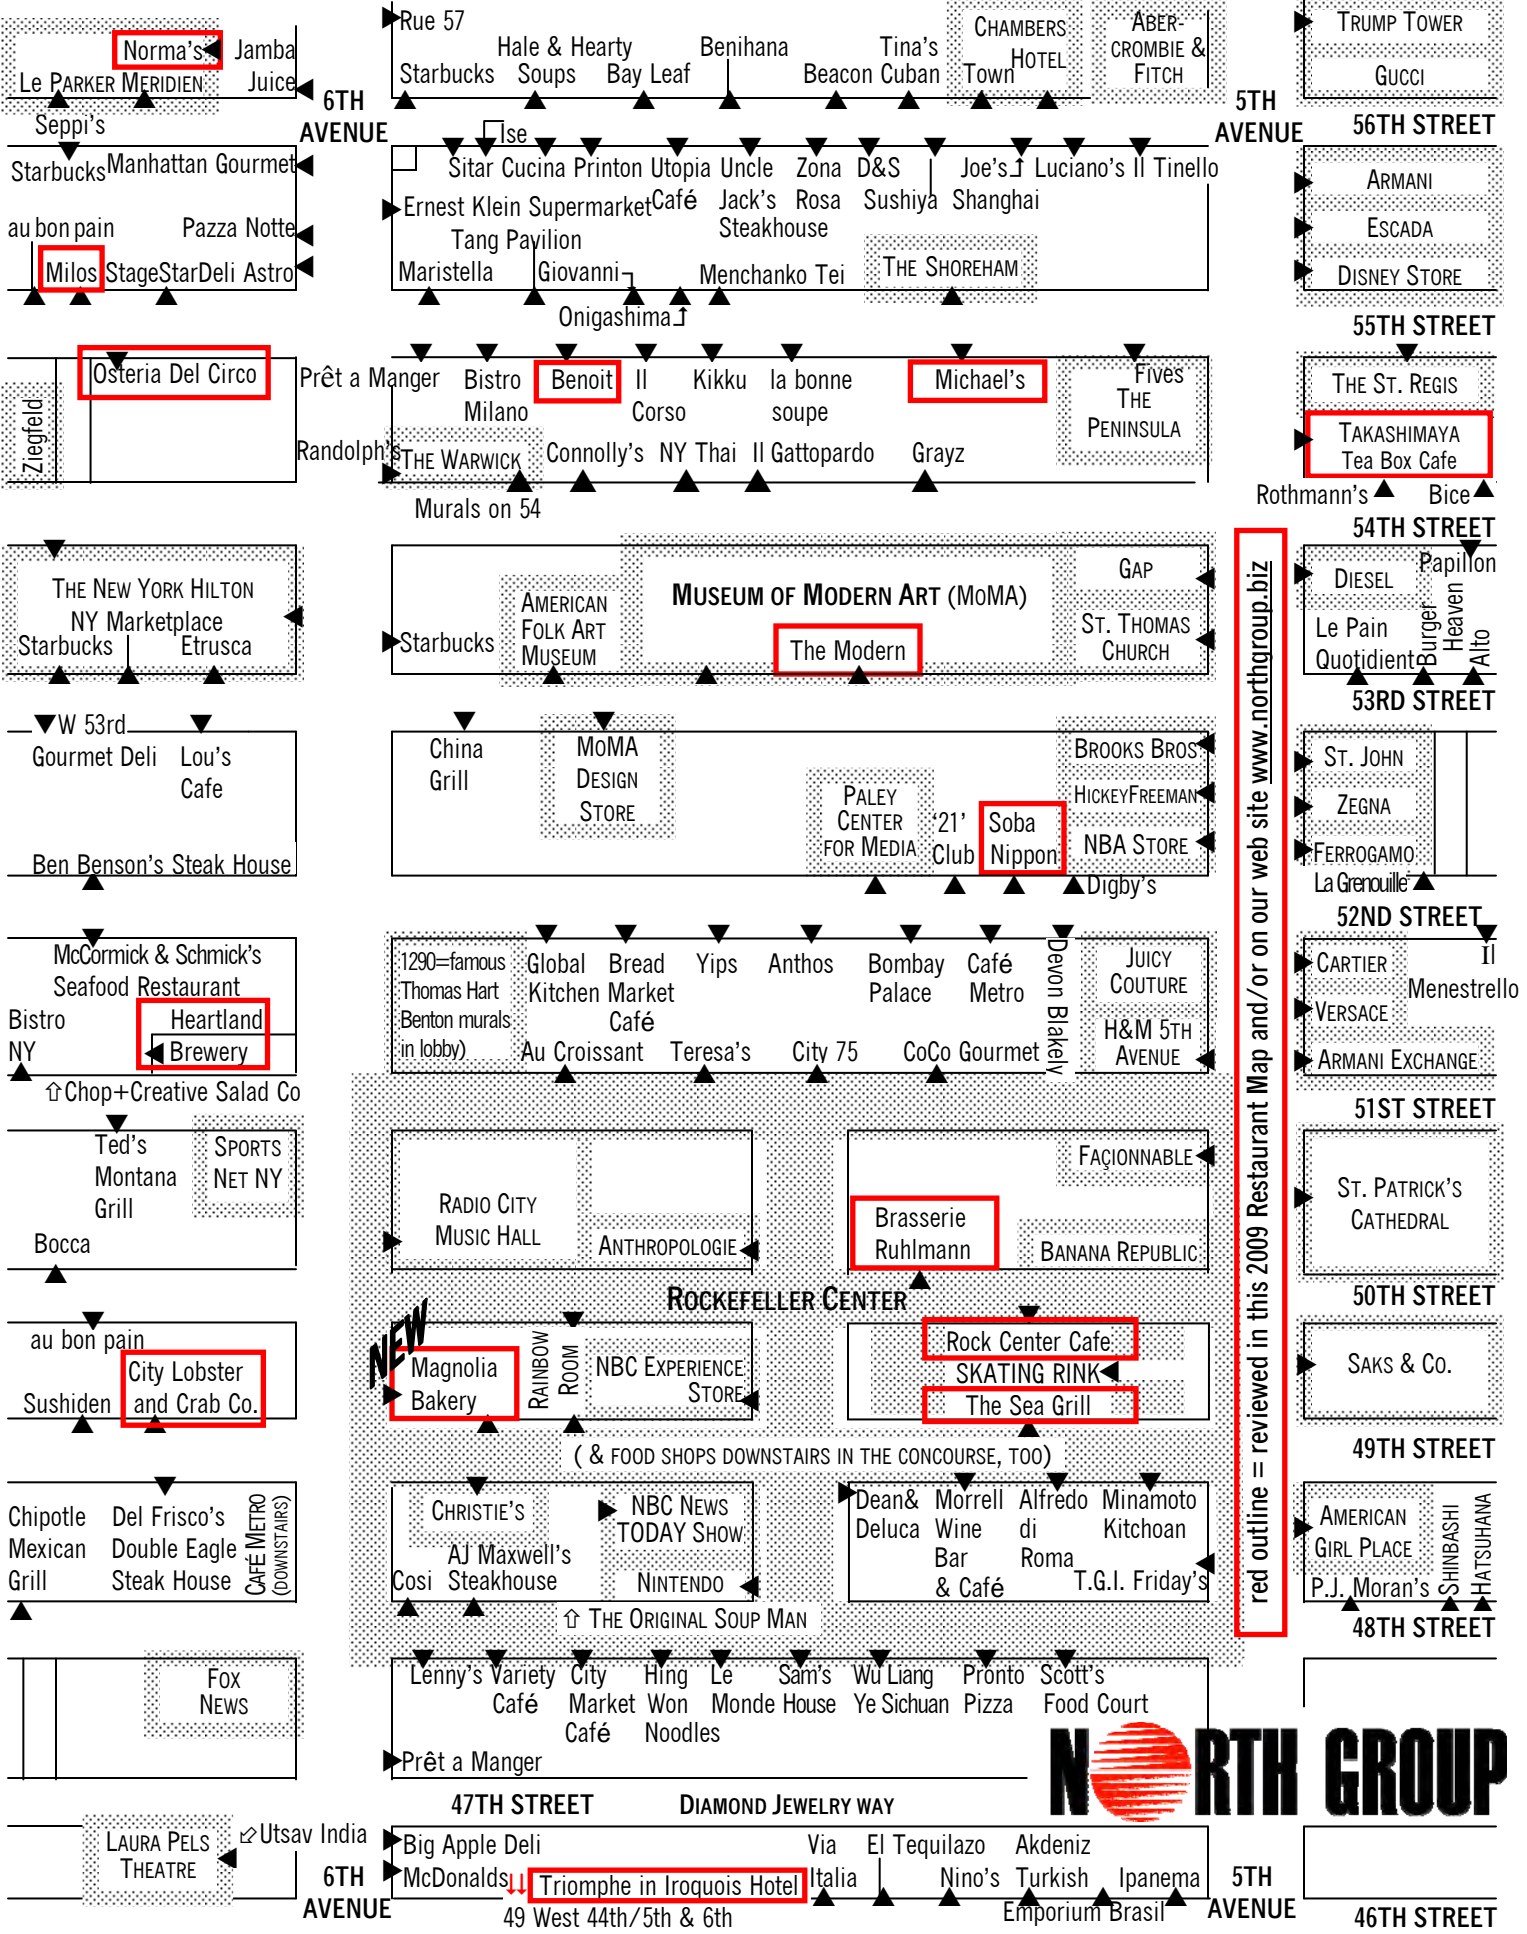

STUDIO 54
Hello Deli
ANGELO'S PIAZZA
LETTERMAN SHOW
NEW OMIDO
CBS STORE

Cosmic Diner
AUGUST
WILSON
THEATRE
BROADWAY
THEATRE

Russian
Samova
Blue
Chili
Thai
NEIL
SIMON
THEATRE
NOVOTEL
McDonald's

Chipotle
Sosa Borella
Toloache Mexicano
Azaela
GERSHWIN
THEATRE &
CIRCLE IN THE
SQUARE
Così
Sandwich
Seattle Cafe

Porgsi Thai
Saigon 48
Theatre Club
Aoki
Hurley's
LONG-
ACRE
THEATRE
BARRY-
MORE
THEATRE
RENAISSANCE
HOTEL
Olive Garden

Brooks
Atkinson
Theatre
Lunt-
Fontanne
Theatre
W
Hotel
TKTS TICKET
BOOTH

7TH AVENUE
Carnegie Hall
Russian
Tea Room
Acoro
Asiatique
Topaz Thai
The Carnegie Club
Molyvos
Teleon Café
MANHATTAN
THEATRE NYC
CITY CLUB
CENTER

Starbucks
Bar Americain
Piano Due
Le Bernardin
Europa Café

THE MICHELANGELO
Insieme
Bobby Van's
Grill
Pranzo
Qdoba
Mexican
Prêt à
Manger

Godiva
NY YANKEES
CLUBHOUSE
Hale &
Hearty
Soups

Sapporo Iroha
Hawaiian
Tropic Zone
Maxie's Deli
Bella
Napoli
Bombay
Masala
Pasta
Lovers

Tad's Steaks
Sbarro
CORT
THEATRE

PALACE
THEATRE
McDonalds
Langan's
Café Times
Square
Y&H
Havana
Central
Dervish
Turkish
Rosie
O'Grady

MIDTOWN-WEST RESTAURANT MAP - 2009

Rouge Tomato, 10 East 60 ↑↑

red outline = reviewed in this 2009 Restaurant Map and/or on our web site www.northgroup.biz